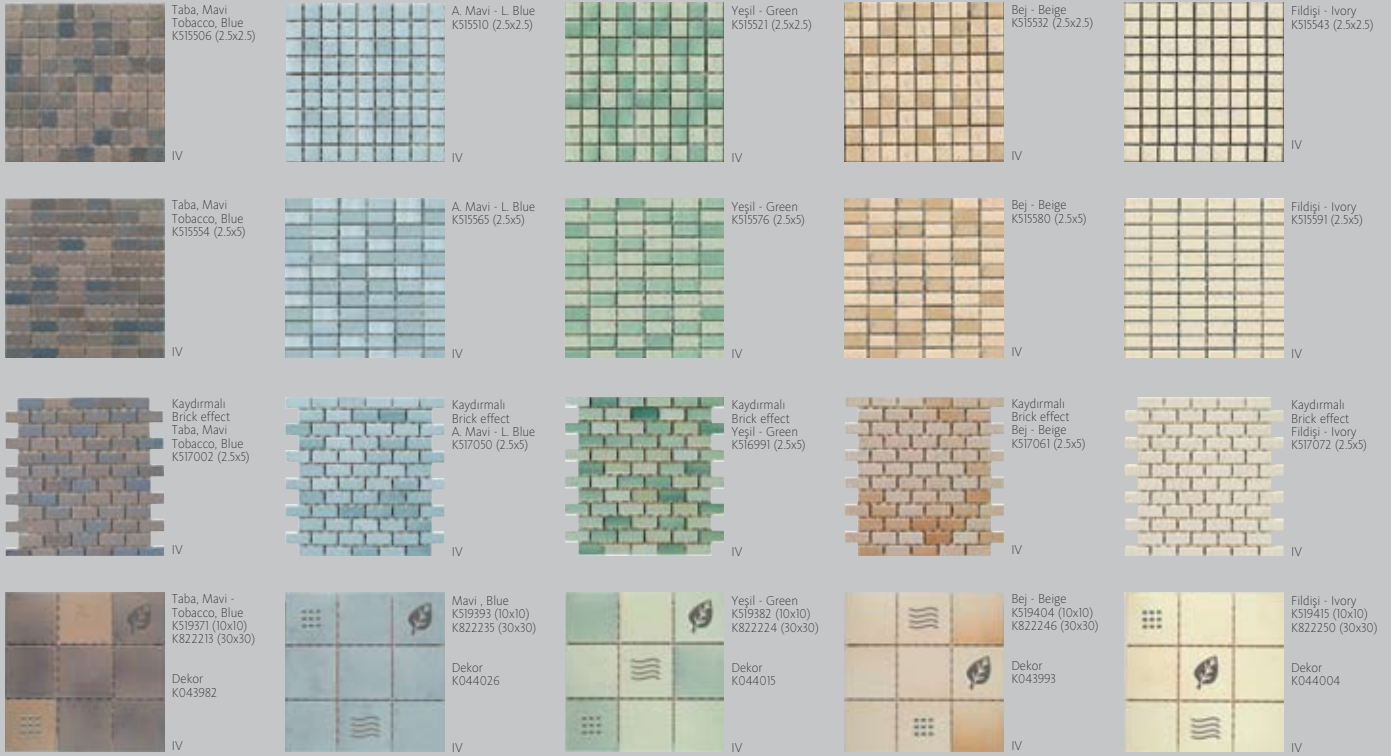

Naturline

M 2.5x2.5cm / 1"x1" - M 2.5x5cm / 1"x2" - M 10x10cm / 4"x4"
Porcelain

V Cap Bullnose
3x10cm / 1"x4"
Taba, Mavi - Tobacco, Blue K038533
A. Mavi - L. Blue K038544
Yeşil - Green K038555
Bej - Beige K038566
Fildişi - Ivory K038570

V Cap Corner
3x3cm / 1"x1"
Taba, Mavi - Tobacco, Blue K038581
A. Mavi - L. Blue K038592
Yeşil - Green K038603
Bej - Beige K038614
Fildişi - Ivory K038625